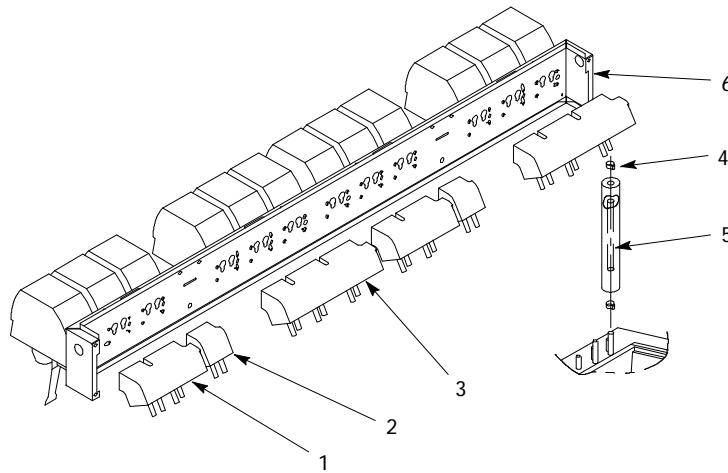

Item No.	Part No.	Name
16	50458	Strain Relief
17	50459	Bushing, Harness
18	50475	Bushing, Jumper
19	70015	Hex Nut, No. 10-32
20	70131	Screw, SI Rd Hd, No. 4-40 By 3/8-In. Long
21	70147	Screw, Phil Rd Hd, No. 6-32 By 1/2-In. Long
22	70153	Screw, Phil Rd Hd, No. 8-32 By 3/4-In. Long
23	70215	Screw, SI Washer Hd, No. 8-32 By 1/4-In. Long
24	70217	Screw, SI Washer Hd, No. 8-32 By 1/2-In. Long
25	31206	Relay
26	70120	Screw, No. 10-32 By 1/2-In. Long
27	70075	Hex Nut, No. 6-32
28	70152	Screw, No. 6-32 By 3/8-In. Long

IMI CORNELIUS INC.
 ONE CORNELIUS PLACE
 ANOKA, MN 55303-6234
 1.800.238.3600

ILLUSTRATED PARTS LIST

ENDURO 300 (ED300) (POST-MIX)

FIGURE 5. VALVE PANEL ASSEMBLY

Item No.	Part No.	Name
	29647	Valve Panel Ass'y, 8 Corco
	29648	Valve Panel Ass'y, 8 LEV
	29645	Valve Panel Ass'y, 10 Corco
	29646	Valve Panel Ass'y, 10LEV
	29510	Valve Panel Ass'y, 12 Corco
	29539	Valve Panel Ass'y, 12LEV
1	29316	Manifold Ass'y, 2-Flavor
2	29317	Manifold Ass'y, 1-Flavor
3	29315	Manifold Ass'y, 3-Flavor